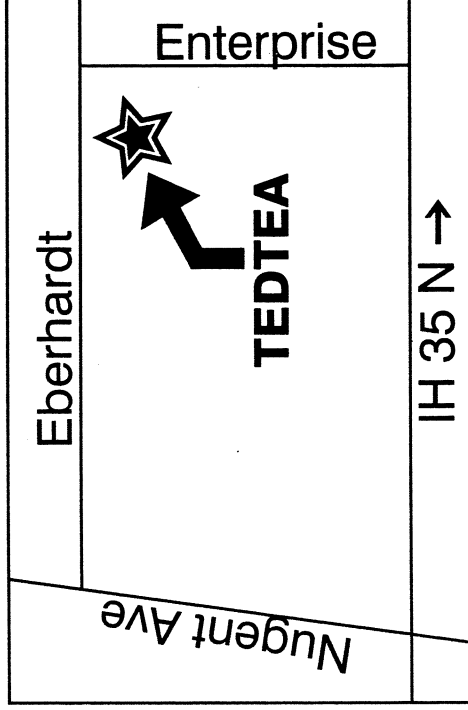

ALL HOBBYISTS & ANTIQUE COLLECTORS WELCOME

TRACTOR PARADE SAT/SUN AT 1:00 PM

512-863-5060 • 512-863-3165 • 254-718-3528 • 254-231-0161 • 512-930-4199