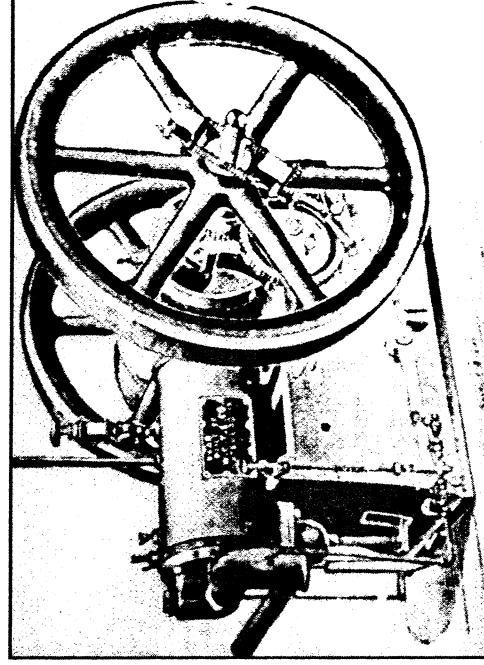

Avery 1920 45-65 Model

Waterloo Gasoline Traction Engine

**A TEXAS EARLY DAY TRACTOR & ENGINE ASSOCIATION PRESENTATION
37th ANNUAL STATE MEET**

ANTIQUÉ TRACTOR, ENGINE & MACHINERY SHOW

OCT 3,4 & 5, 2008 TEMPLE, TEXAS

COME VISIT OUR NEW PERMANENT HOME – TAKE IH35 TO TEMPLE; EXIT 302, GO WEST ON NUGENT AVE.
P.O. BOX 1704, TEMPLE, TEXAS 76503

SHOW EVENTS

FRIDAY IS “SET-UP” DAY • SATURDAY 9AM (SUN-T.B.A.)

- TRACTOR PARADE
- WHEAT THRESHING
- CORN GRINDING IN GRIST MILL
- PLOWING
- HAY BALING – 6 ROOM LOG BARN
- CORN SHELLING
- TRACTOR PULL (Texas Rules Apply)
- ENGINE CRANKING
- FLEA MARKET
- PLAY GROUND
- BLACKSMITHING
- ARTS & CRAFTS
- FUN FOR THE ENTIRE FAMILY